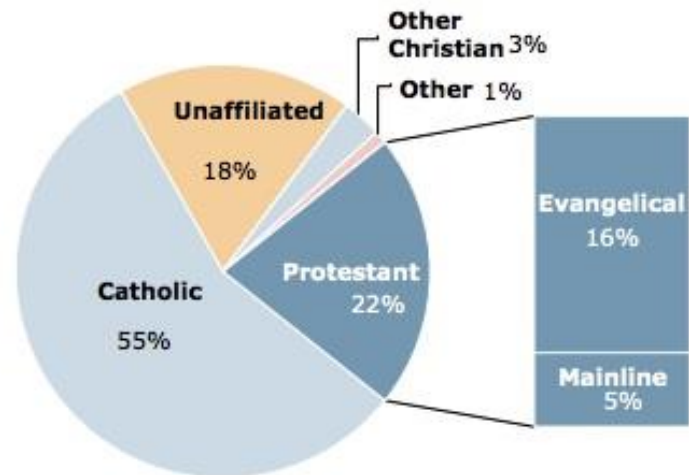

Religious Life of Hispanics living in Greenville: Catholicism and Protestantism

OLIVIA SMITH, RAJ GHOSH, CASEY WOOD, AND MEGAN KELLY

2013 Religious Affiliation of Hispanics

Using Pew Research's standard survey question about religion, % of Hispanic adults who identify today as ...