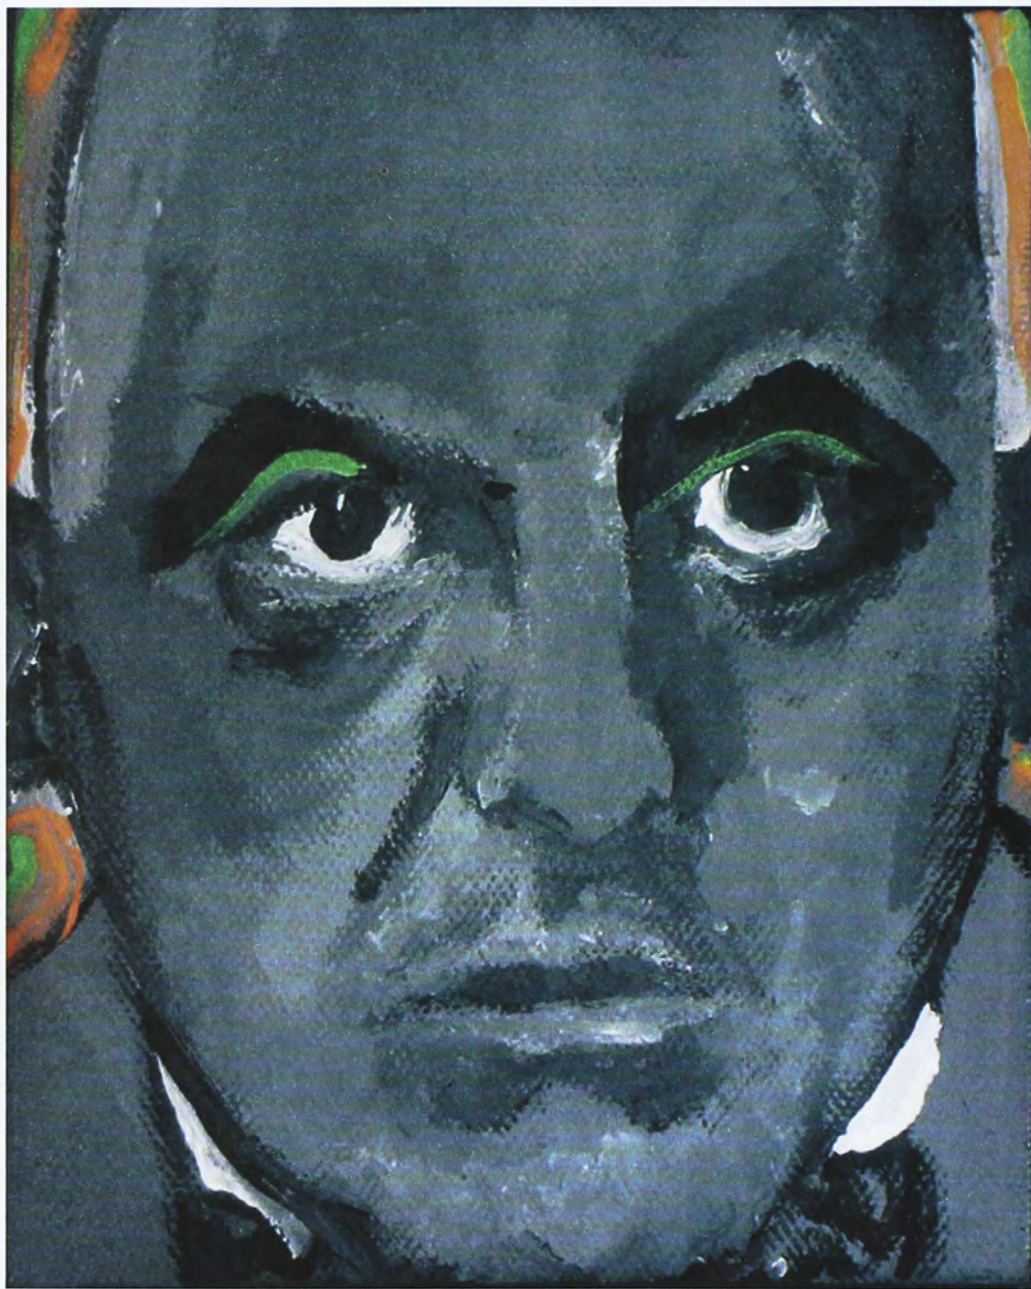

2014

CROWLEY

Victoria Ferrer

Follow this and additional works at: <http://scholarexchange.furman.edu/echo>

 Part of the [Creative Writing Commons](#), [Fine Arts Commons](#), [Illustration Commons](#), and the [Photography Commons](#)

Recommended Citation

Ferrer, Victoria (2014) "CROWLEY," *The Echo*: Vol. 2014, Article 20.

Available at: <http://scholarexchange.furman.edu/echo/vol2014/iss2014/20>

This Painting/Drawing is made available online by Journals, part of the Furman University Scholar Exchange (FUSE). It has been accepted for inclusion in *The Echo* by an authorized FUSE administrator. For terms of use, please refer to the [FUSE Institutional Repository Guidelines](#). For more information, please contact scholarexchange@furman.edu.

CROWLEY, Heroes Series
Victoria Ferrer, acrylic on canvas