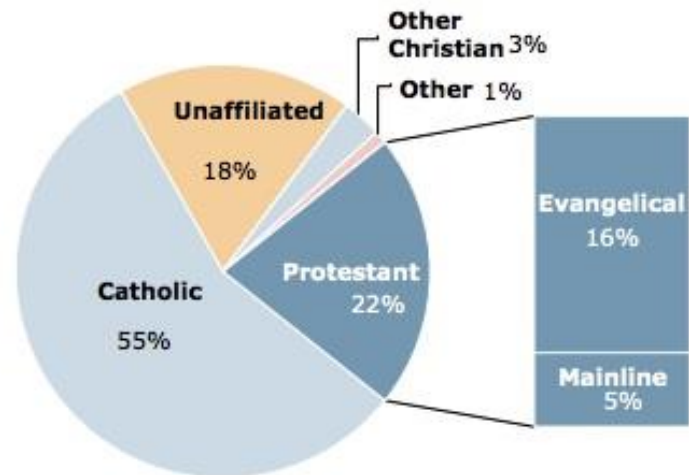

## 2013 Religious Affiliation of Hispanics

Using Pew Research's standard survey question about religion, % of Hispanic adults who identify today as ...

Source: Pew Research Center survey of Hispanic adults, May 24-July 28, 2013. Figures above based on FORM12 and FORMNCO, N=4,080. Figures may not add to 100%, and nested figures may not add to total, due to rounding.